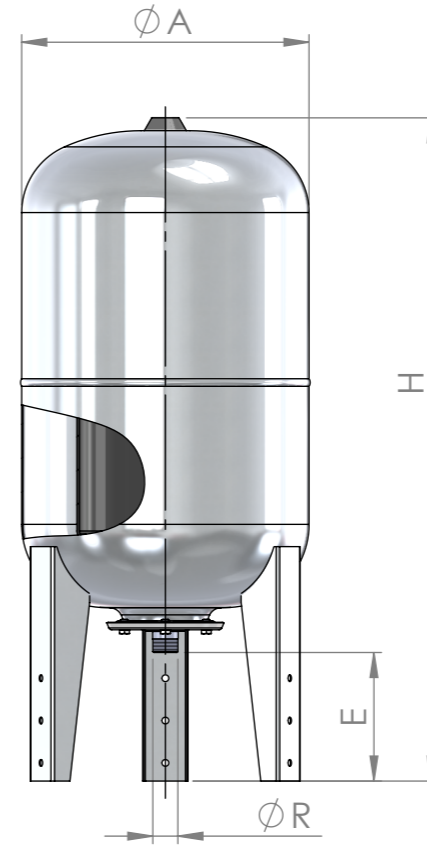

GITRAL®

ZI DE BOURNAT F63190 ORLEAT

This drawing is the property of company
GITRAL S. A.
All rights reserved.

Technical drawing V IS

25(L) VVEF IS

60-100(L) VVEF IS

25(L) VHEF IS

60-100(L) VHEF IS

All dimension tolerances not indicated are $\pm 2\%$ for length and $\pm 3\text{mm}$ for diameter