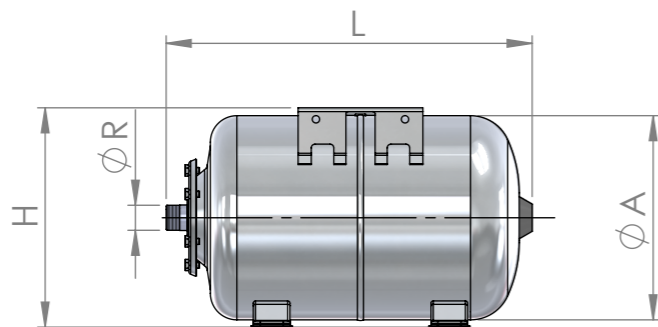

GITRAL®

ZI DE BOURNAT F63190 ORLEAT

This drawing is the property of company
GITRAL S. A.
All rights reserved.

Technical drawing V IS

25(L) VVEF IS

60-100(L) VVEF IS

25(L) VHEF IS

60-100(L) VHEF IS

All dimension tolerances not indicated are $\pm 2\%$ for length and $\pm 3\text{mm}$ for diameter